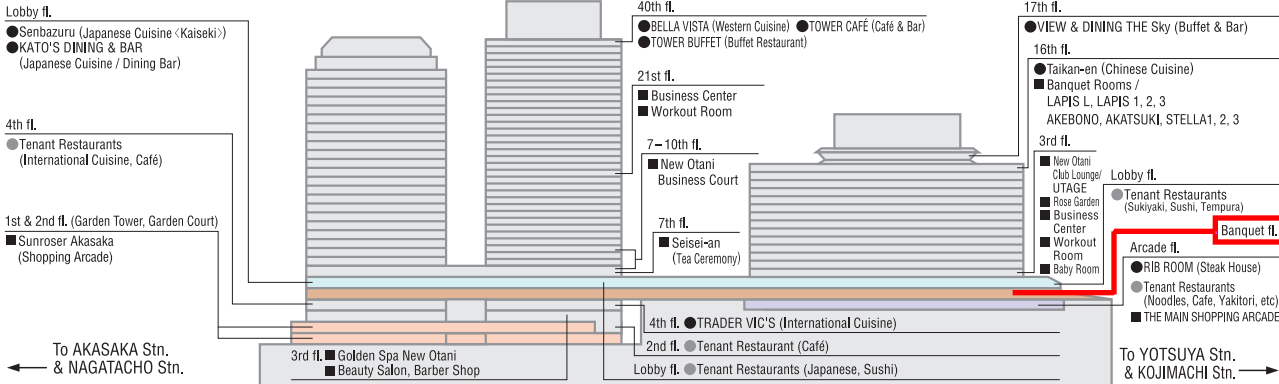

NEW OTANI GARDEN COURT

NEW OTANI GARDEN TOWER

THE MAIN

● Restaurants
● Tenant Restaurants
■ Other Facilities

Hotel New Otani
4-1 Kioi-cho, Chiyoda-ku,
Tokyo, Japan 102-8578
Tel. 03-3265-1111