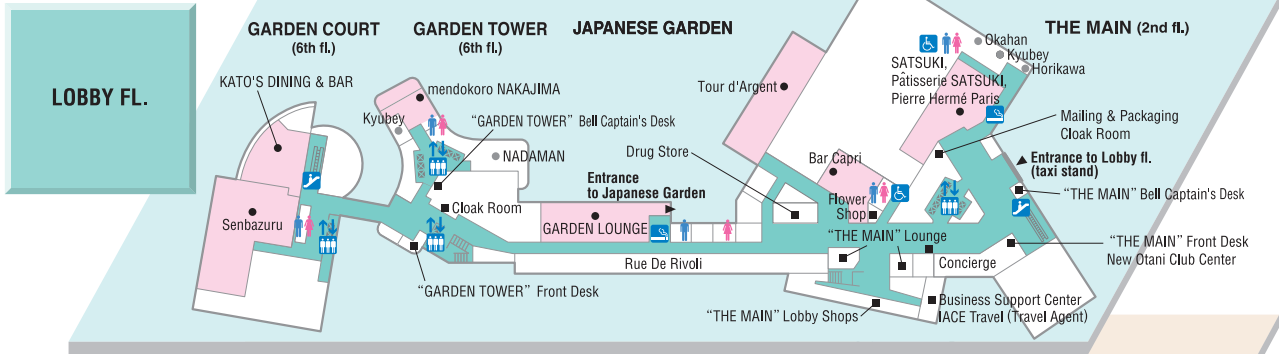

NEW OTANI GARDEN COURT

NEW OTANI GARDEN TOWER

THE MAIN

● Restaurants
● Tenant Restaurants
■ Other Facilities

Hotel New Otani
4-1 Kioi-cho, Chiyoda-ku,
Tokyo, Japan 102-8578
Tel. 03-3265-1111