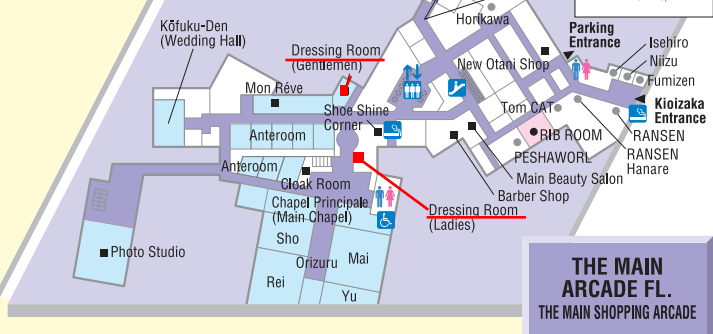

NEW OTANI GARDEN COURT

NEW OTANI GARDEN TOWER

THE MAIN

● Restaurants
● Tenant Restaurants
■ Other Facilities

Hotel New Otani
4-1 Kioi-cho, Chiyoda-ku,
Tokyo, Japan 102-8578
Tel. 03-3265-1111