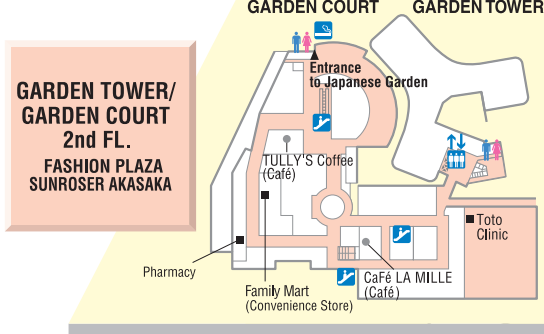

NEW OTANI GARDEN COURT

NEW OTANI GARDEN TOWER

THE MAIN

● Restaurants
● Tenant Restaurants
■ Other Facilities

Hotel New Otani
4-1 Kioi-cho, Chiyoda-ku,
Tokyo, Japan 102-8578
Tel. 03-3265-1111