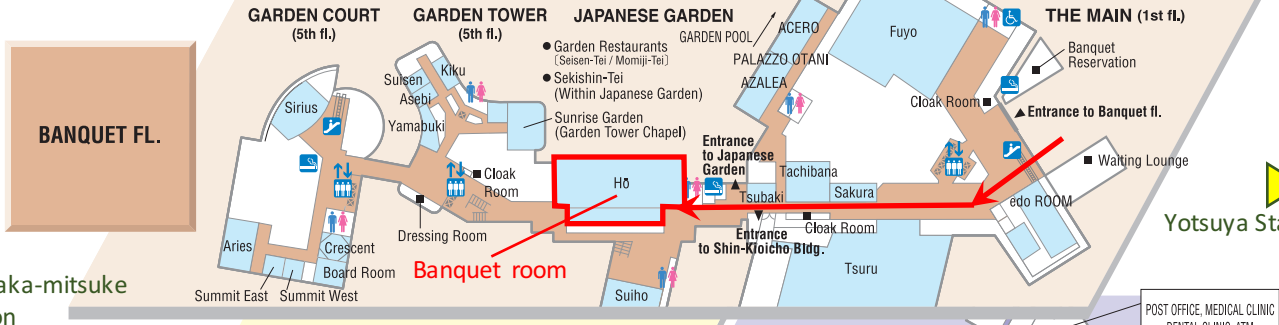

NEW OTANI GARDEN COURT

NEW OTANI GARDEN TOWER

THE MAIN

● Restaurants
● Tenant Restaurants
■ Other Facilities

Hotel New Otani
4-1 Kioi-cho, Chiyoda-ku,
Tokyo, Japan 102-8578
Tel. 03-3265-1111