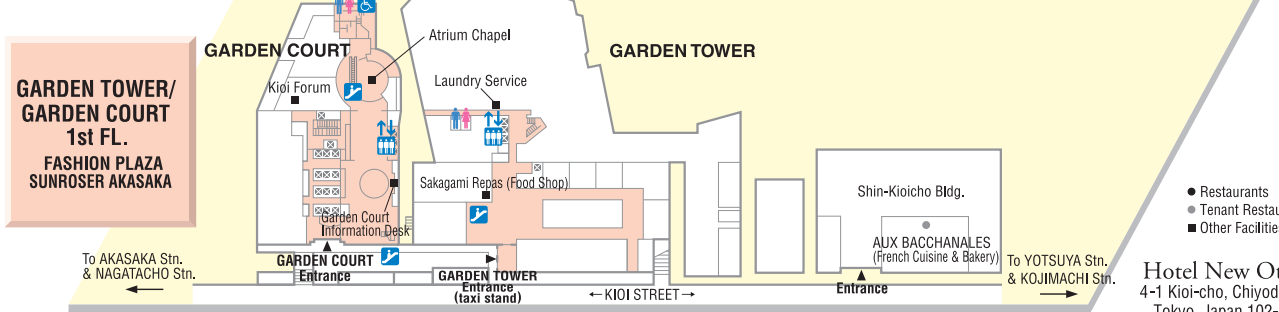

NEW OTANI GARDEN COURT

NEW OTANI GARDEN TOWER

THE MAIN

● Restaurants
● Tenant Restaurants
■ Other Facilities

Hotel New Otani
4-1 Kioi-cho, Chiyoda-ku,
Tokyo, Japan 102-8578
Tel. 03-3265-1111